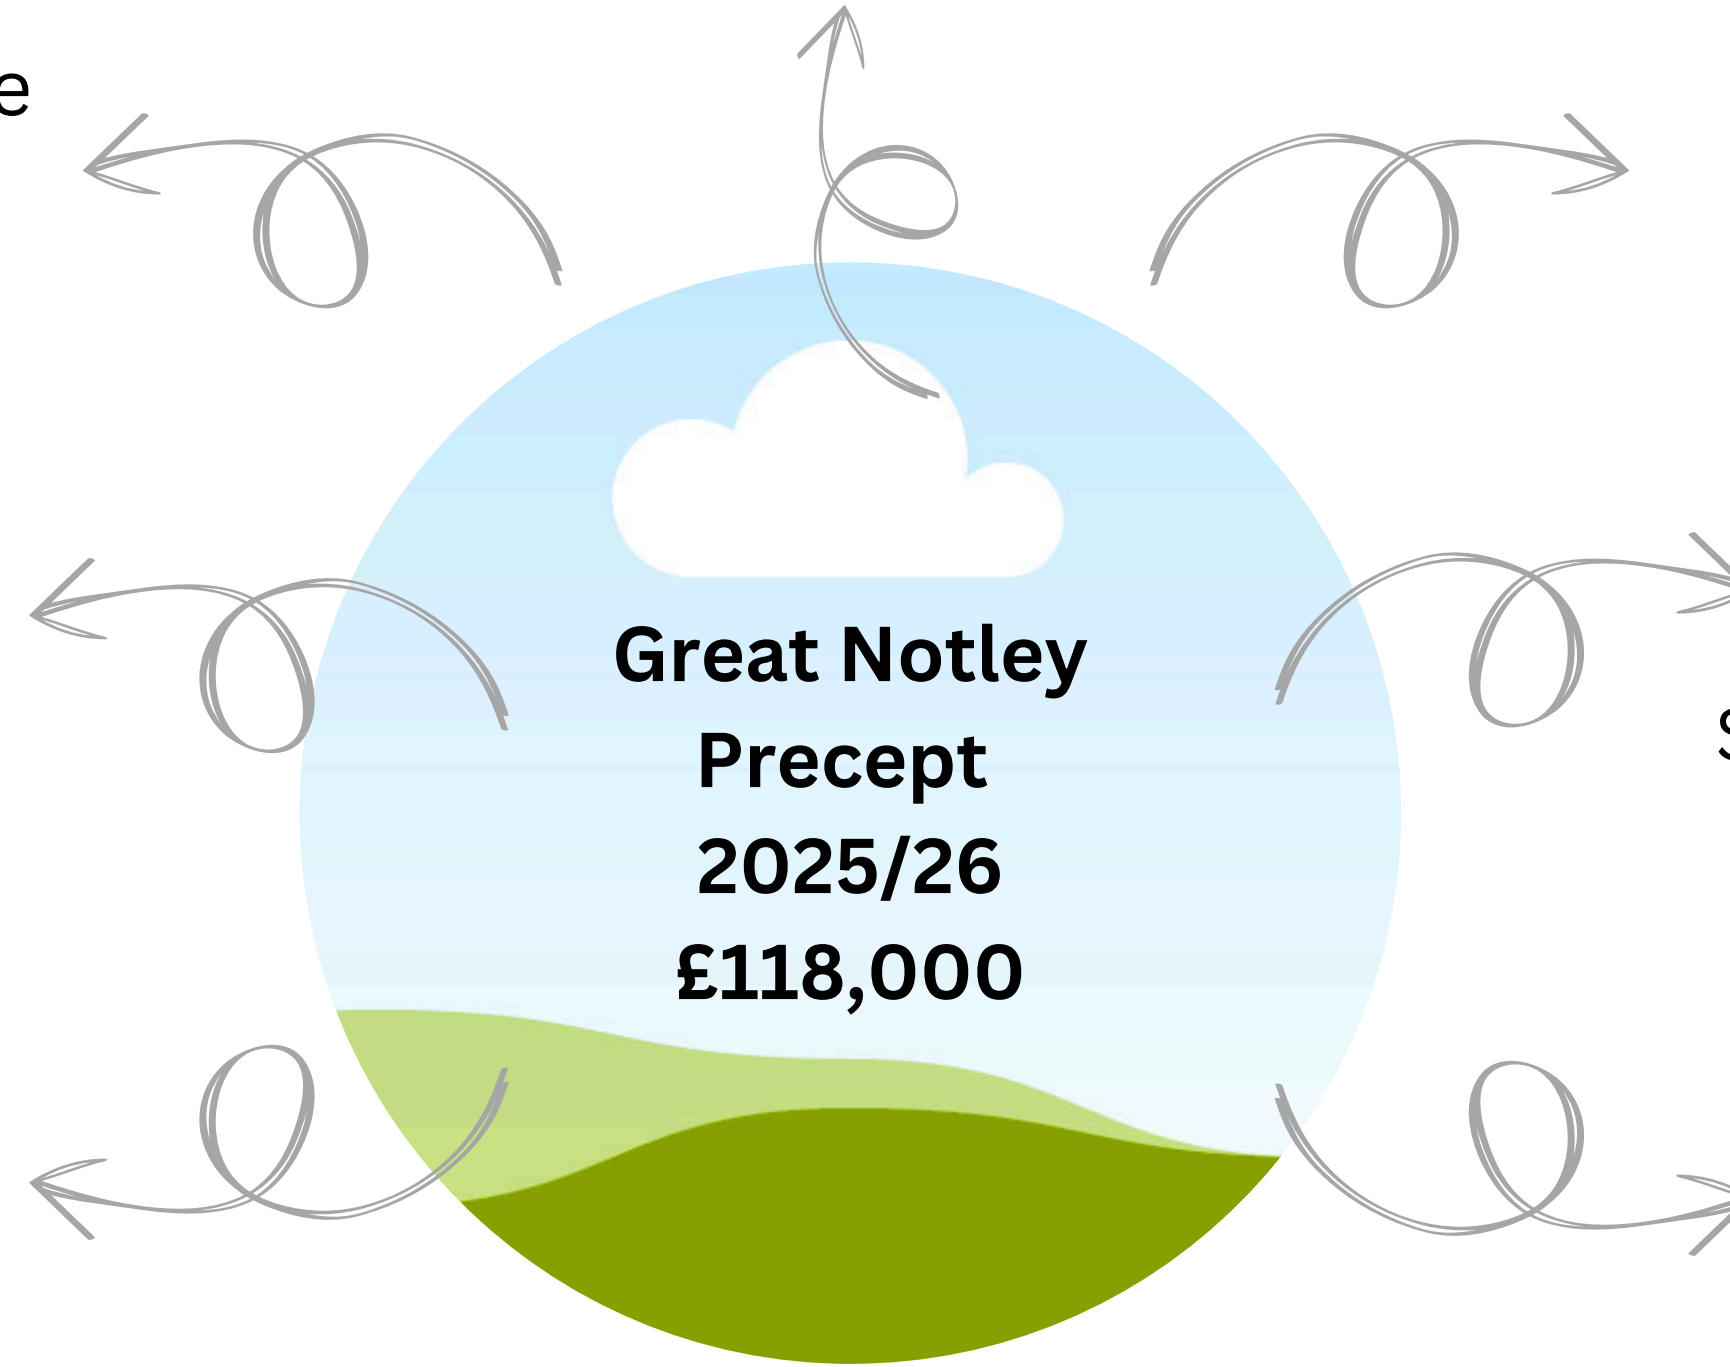

Play Area(s) Maintenance

Litter Picking & Street Scene Improvements

Grass Cutting

Staffing & Administration

Community Activities & Publications

Street Lighting

Defibrillator

Represents a 2% Increase on 2024/25